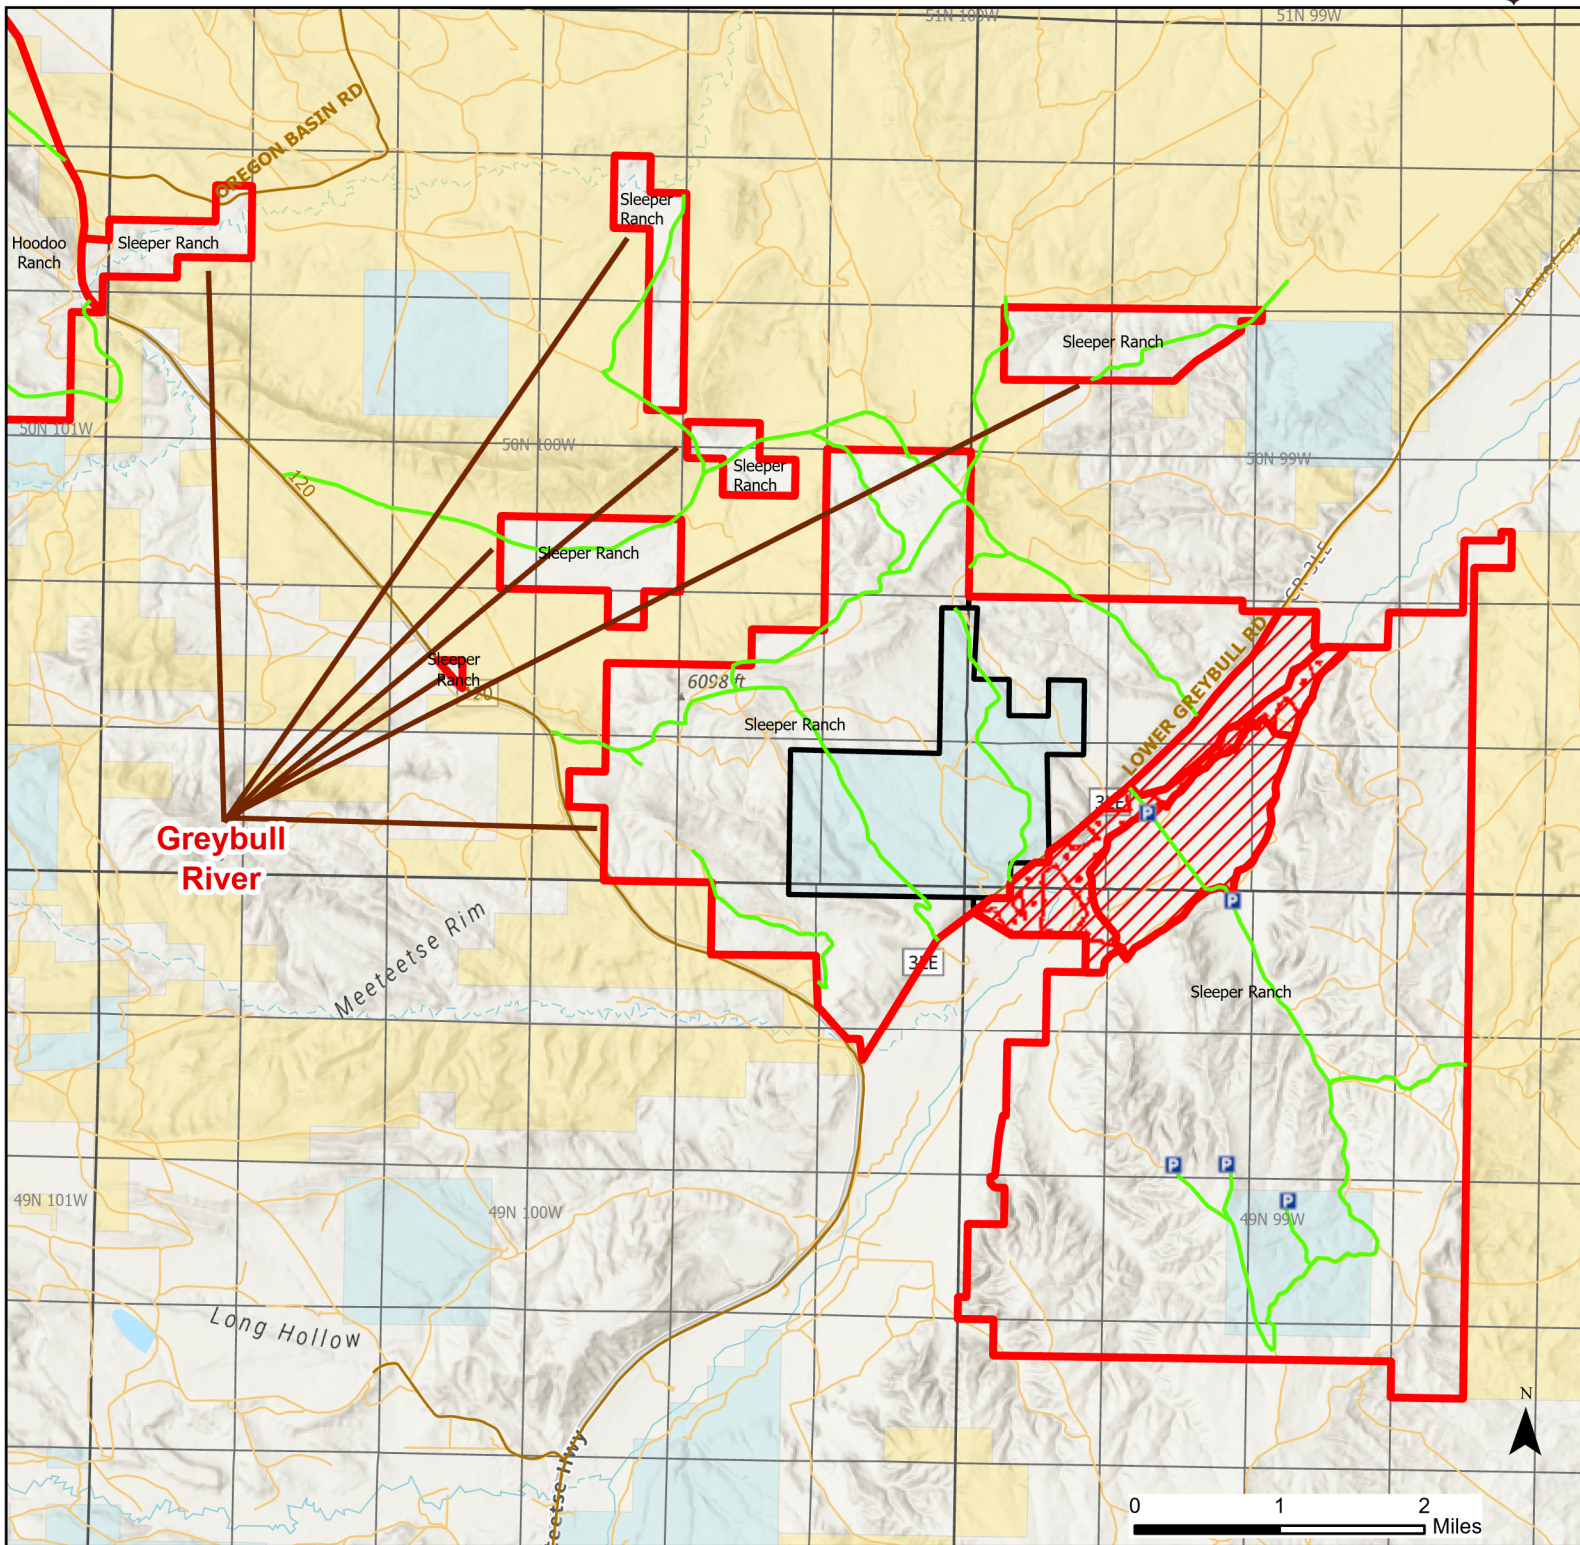

Greybull River Hunter Management Area

2023 Hunt Season

Parking	Closed Road	Boundary	Limited Range Weapons and Archery	State
Coupon Box	Roads	County Boundaries	Archery Only	DOD
Road Closed	HMA Ownership	Other	CLOSED	BLM
Open Road				Wyoming Game & Fish Dept.
Special Conditions Apply				Forest Service
				Private

Species allowed to hunt: Antelope, Deer, Elk

See Ranch Rules for More Information and Restrictions

Hunter Management Area rules apply only to those lands enrolled in the HMA.

This map is for visual use, assistance and general location only, does not represent a survey, and is not to be used for legal conveyance. Hunt Area boundaries are approximate, consult Game and Fish Hunting Regulations for descriptions and restrictions. Access to these private lands for any commercial activity must be gained by contacting the individual landowner(s) directly.